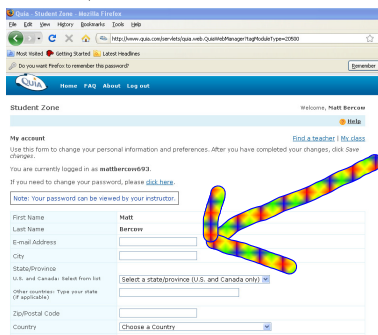

Nov 3-3:57 PM

On the My Account page you can change your password if you'd like but you MUST enter an e-mail address for yourself. (If you don't check your e-mail often, enter your parent's e-mail)