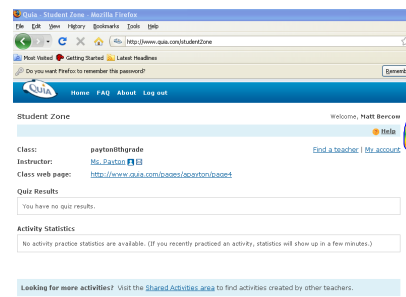

We are going to practice Distance Learning today...

1. Go to <http://www.quia.com/web>
2. Log in with the username and password give you (KEEP THIS!! YOU WILL NEED THIS THROUGHOUT THE YEAR!!)

Nov 3-3:55 PM

Once you are logged in you will come to this page...

Today I need you to enter your e-mail, so please click My Account

Nov 3-3:57 PM

On the My Account page you can change your password if you'd like but you MUST enter an e-mail address for yourself. (If you don't check your e-mail often, enter your parent's e-mail)

Now that you have an e-mail, go to my website and let's get started...

Nov 3-3:58 PM